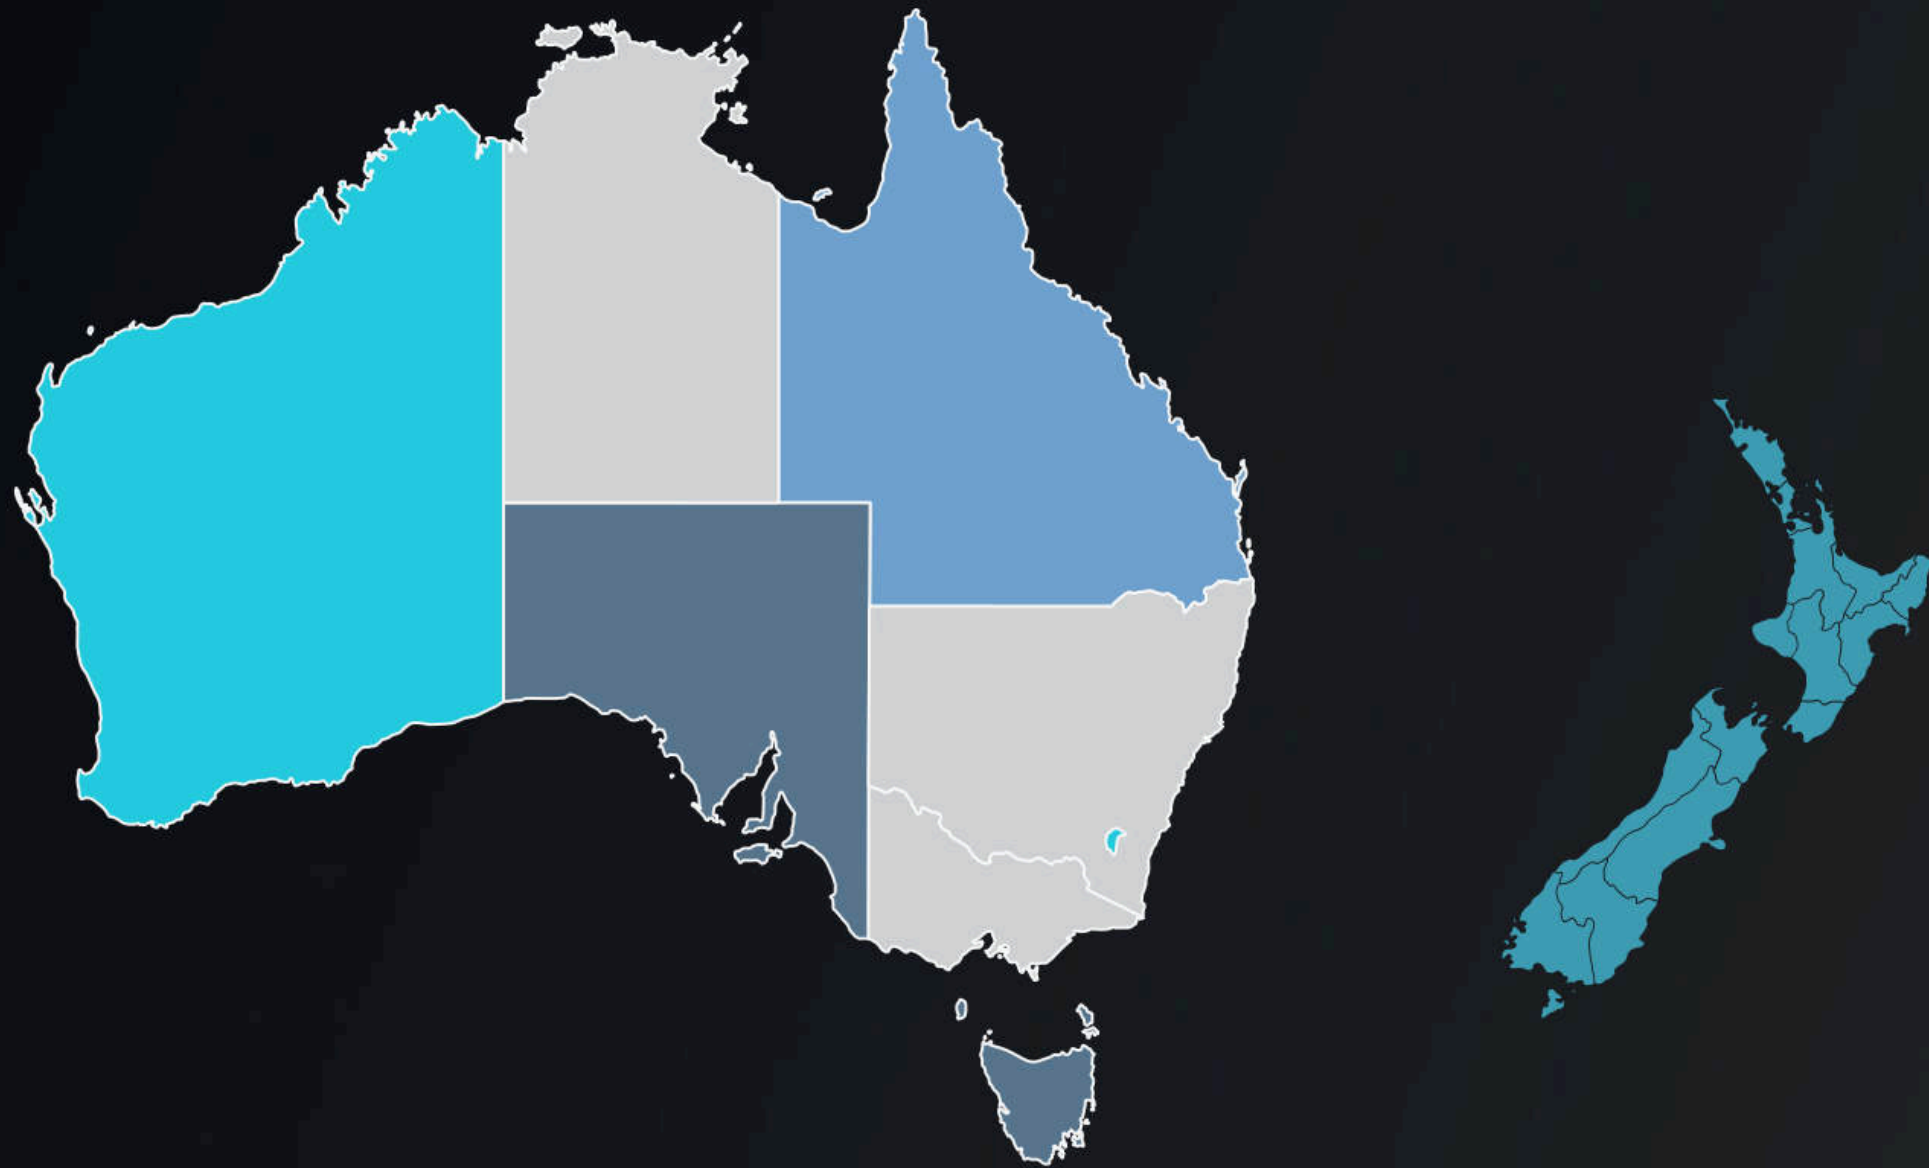

Visit ARC DATA & Jovision – Live at ICC Sydney

Experience enterprise AI surveillance and infrastructure solutions in person.

Security Exhibition & Conference 2026

- Dates: 2–4 September 2026
- Venue: ICC Sydney
- Stand: H50
- Exhibitors: ARC DATA × Jovision

SERVICE COVERAGE

Australia & New Zealand

ARC DATA delivers enterprise technology solutions across Australia and New Zealand, supporting multi-site, national, and cross-border deployments.

Service Coverage