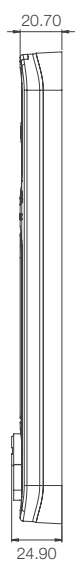

Server Cabinet Lock

- Unlocking mode : Card 、 Mechanical key 、 Internet unlock 、 WAFERKEY App
- Communication : TCP/IP 、 RS485(option) 、 Bluetooth(option) 、 Mifare Classic 、 Desfire
- Temperature and humidity monitoring
- Door status detection
- Rated Voltage : DC 12V
- Automatic switch to backup power supply design
- IP68
- Master Key Design
- Integrated with the LiveAM system
- Made in Taiwan