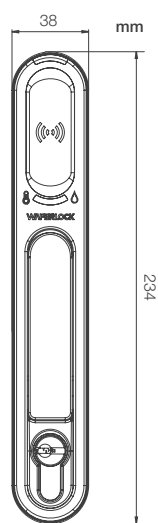

Server Cabinet Lock

- Unlocking mode : Card 、 Mechanical key 、 Internet unlock 、 WAFERKEY App
- Communication : TCP/IP 、 RS485(option) 、 Bluetooth(option) 、 Mifare Classic 、 Desfire
- Temperature and humidity monitoring
- Door status detection
- Rated Voltage : DC 12V
- Automatic switch to backup power supply design
- IP68
- Master Key Design
- Integrated with the LiveAM system
- Made in Taiwan